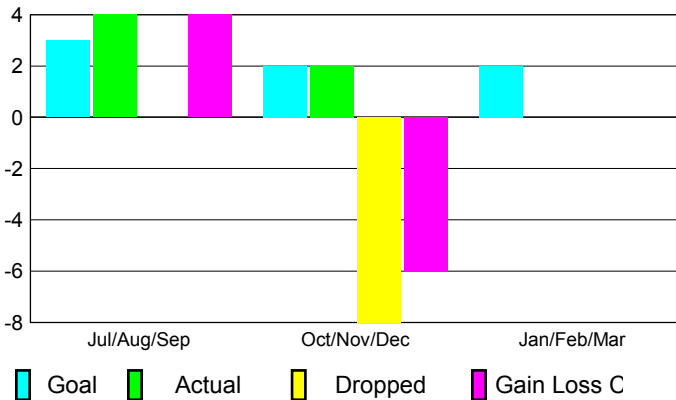

2012-2013 GMT Reports for District (or Undistricted) **District 322C3**

GMT: SANGEETA JATIA

Location: INDIA

GMT CA: 6

CLUBS

Club Results
2012-2013

Clubs
2011-2012

Month	New Club Goal	Actual New Clubs	Actual Dropped Clubs	Gain/Loss of Clubs	Gain/Loss of Clubs
Jul/Aug/Sep	3	4	0	4	4
Oct/Nov/Dec	2	2	-8	-6	4
Jan/Feb/Mar	2				2
Totals	7	6	-8	-2	10

Club Results 2012-2013

Goal, New, Dropped, Gain/Loss

Comparison of Club Gain/Loss

Current Year Compared to the Previous Year

YTD Status Quo Clubs 2012-2013

Status Quo Clubs Compared to Status Quo Members

MEMBERSHIP