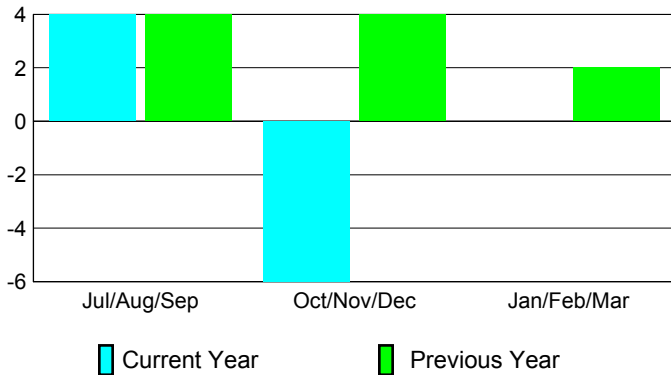

2012-2013 GMT Reports for District (or Undistricted) **District 322C3**

GMT: SANGEETA JATIA

Location: INDIA

GMT CA: 6

CLUBS

Club Results
2012-2013

Clubs
2011-2012

Month	New Club Goal	Actual New Clubs	Actual Dropped Clubs	Gain/Loss of Clubs	Gain/Loss of Clubs
Jul/Aug/Sep	3	4	0	4	4
Oct/Nov/Dec	2	2	-8	-6	4
Jan/Feb/Mar	2				2
Totals	7	6	-8	-2	10

Club Results 2012-2013

Goal, New, Dropped, Gain/Loss

Comparison of Club Gain/Loss

Current Year Compared to the Previous Year

YTD Status Quo Clubs 2012-2013

Status Quo Clubs Compared to Status Quo Members

MEMBERSHIP