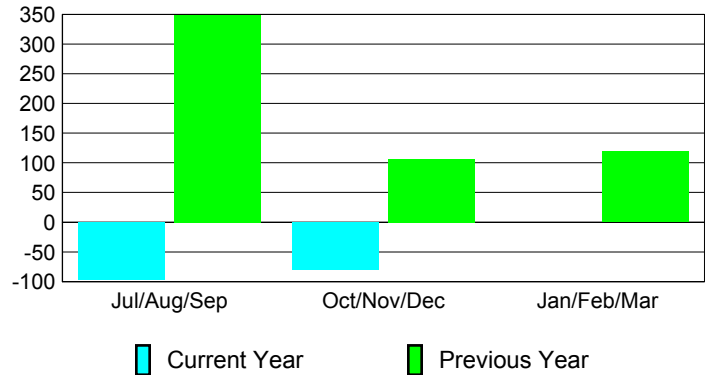

Membership Results
2012-2013

Membership
2011-2012

Month	Net Memb Goal	Actual New Memb	Actual Dropped Memb	Gain/Loss of Memb	Gain/Loss of Memb
Jul/Aug/Sep	90	244	-341	-97	349
Oct/Nov/Dec	70	175	-256	-81	106
Jan/Feb/Mar	70				119
Totals	230	419	-597	-178	574

Membership Results 2012-2013

Goal, New, Dropped, Gain/Loss

Comparison of Membership Gain/Loss

Current Year Compared to the Previous Year

Gender Comparison 2012-2013

Jul/Aug/Sep

Oct/Nov/Dec

Jan/Feb/Mar