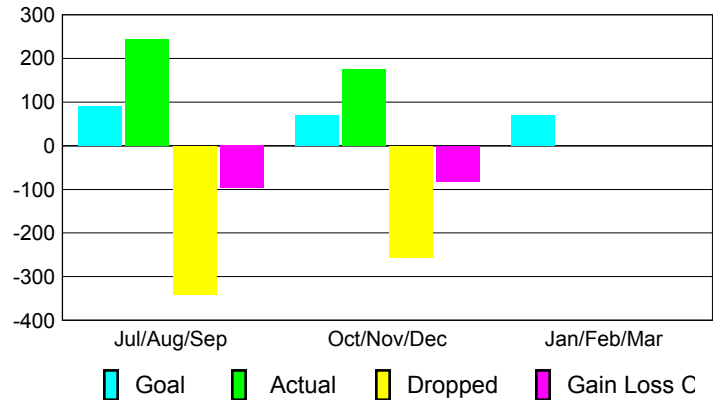

Membership Results 2012-2013

Goal, New, Dropped, Gain/Loss

Comparison of Membership Gain/Loss

Current Year Compared to the Previous Year