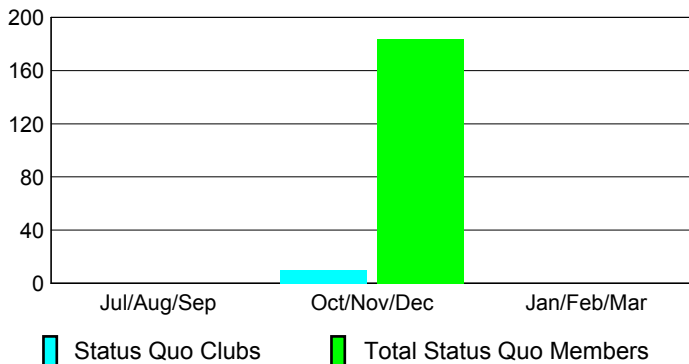

Club Results 2012-2013

Goal, New, Dropped, Gain/Loss

Comparison of Club Gain/Loss

Current Year Compared to the Previous Year

YTD Status Quo Clubs 2012-2013

Status Quo Clubs Compared to Status Quo Members

MEMBERSHIP

Membership Results
2012-2013

Membership
2011-2012

Month	Net Memb Goal	Actual New Memb	Actual Dropped Memb	Gain/Loss of Memb	Gain/Loss of Memb
Jul/Aug/Sep	90	244	-341	-97	349
Oct/Nov/Dec	70	175	-256	-81	106
Jan/Feb/Mar	70				119
Totals	230	419	-597	-178	574